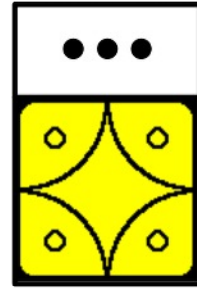

Castle White - Enchanted Wave 6

Jackie Chan - 07.04.1954

Mayan Kin 68: Yellow Electric Star

I activate in order to beautify
Bonding art
I seal the store of elegance
With the electric tone of service
I am guided by the power of free will

	Magnetic Worldb'r
	Duke Ellington
	Robbie Williams

	Luna Hand
	Johnny Depp

	Electric Star
	Peter Sellars
	Jackie Chan

	Self Ex. Moon
	J K Rowling
	Lady Gaga
	Princess Anne

	Overtone Dog
	Queen Letizia
	Kate Perry
	Cyndi Lauper

	Rythmic Monkey
	Jules Verne
	Beatrix Potter